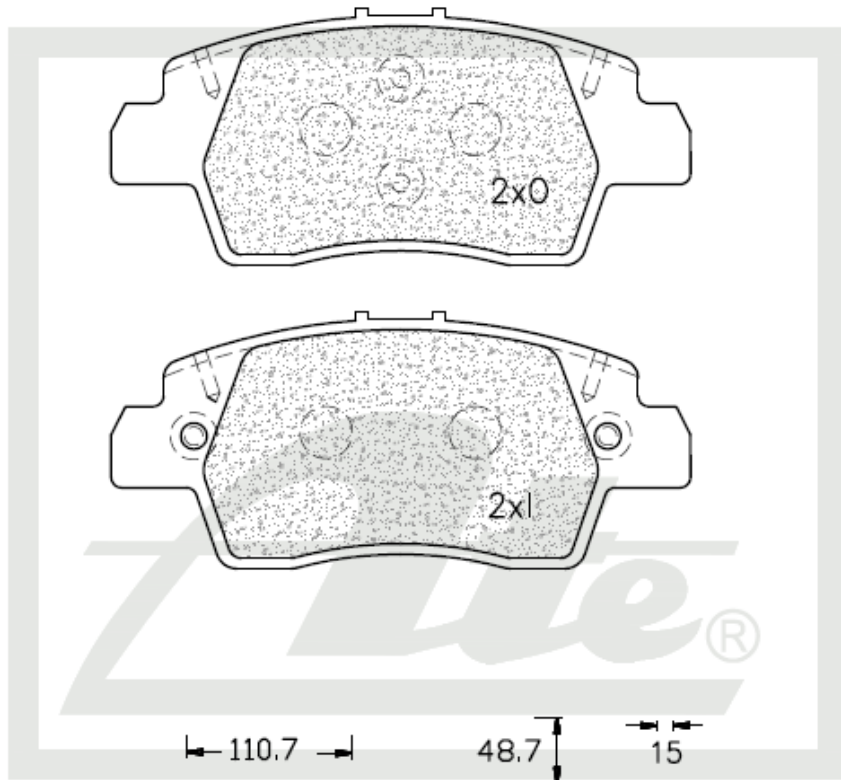

NEW PART NUMBER

Drawing

Details of New Part

Brake Pad – Front

Product Dimensions

Length – 110.7mm

Height – 48.7mm

Thickness – 15.0mm

Package Dimensions

Weight – 942g

L – 140mm

W – 90mm

H – 70mm

Barcode

ATE1417

Front Position Rear